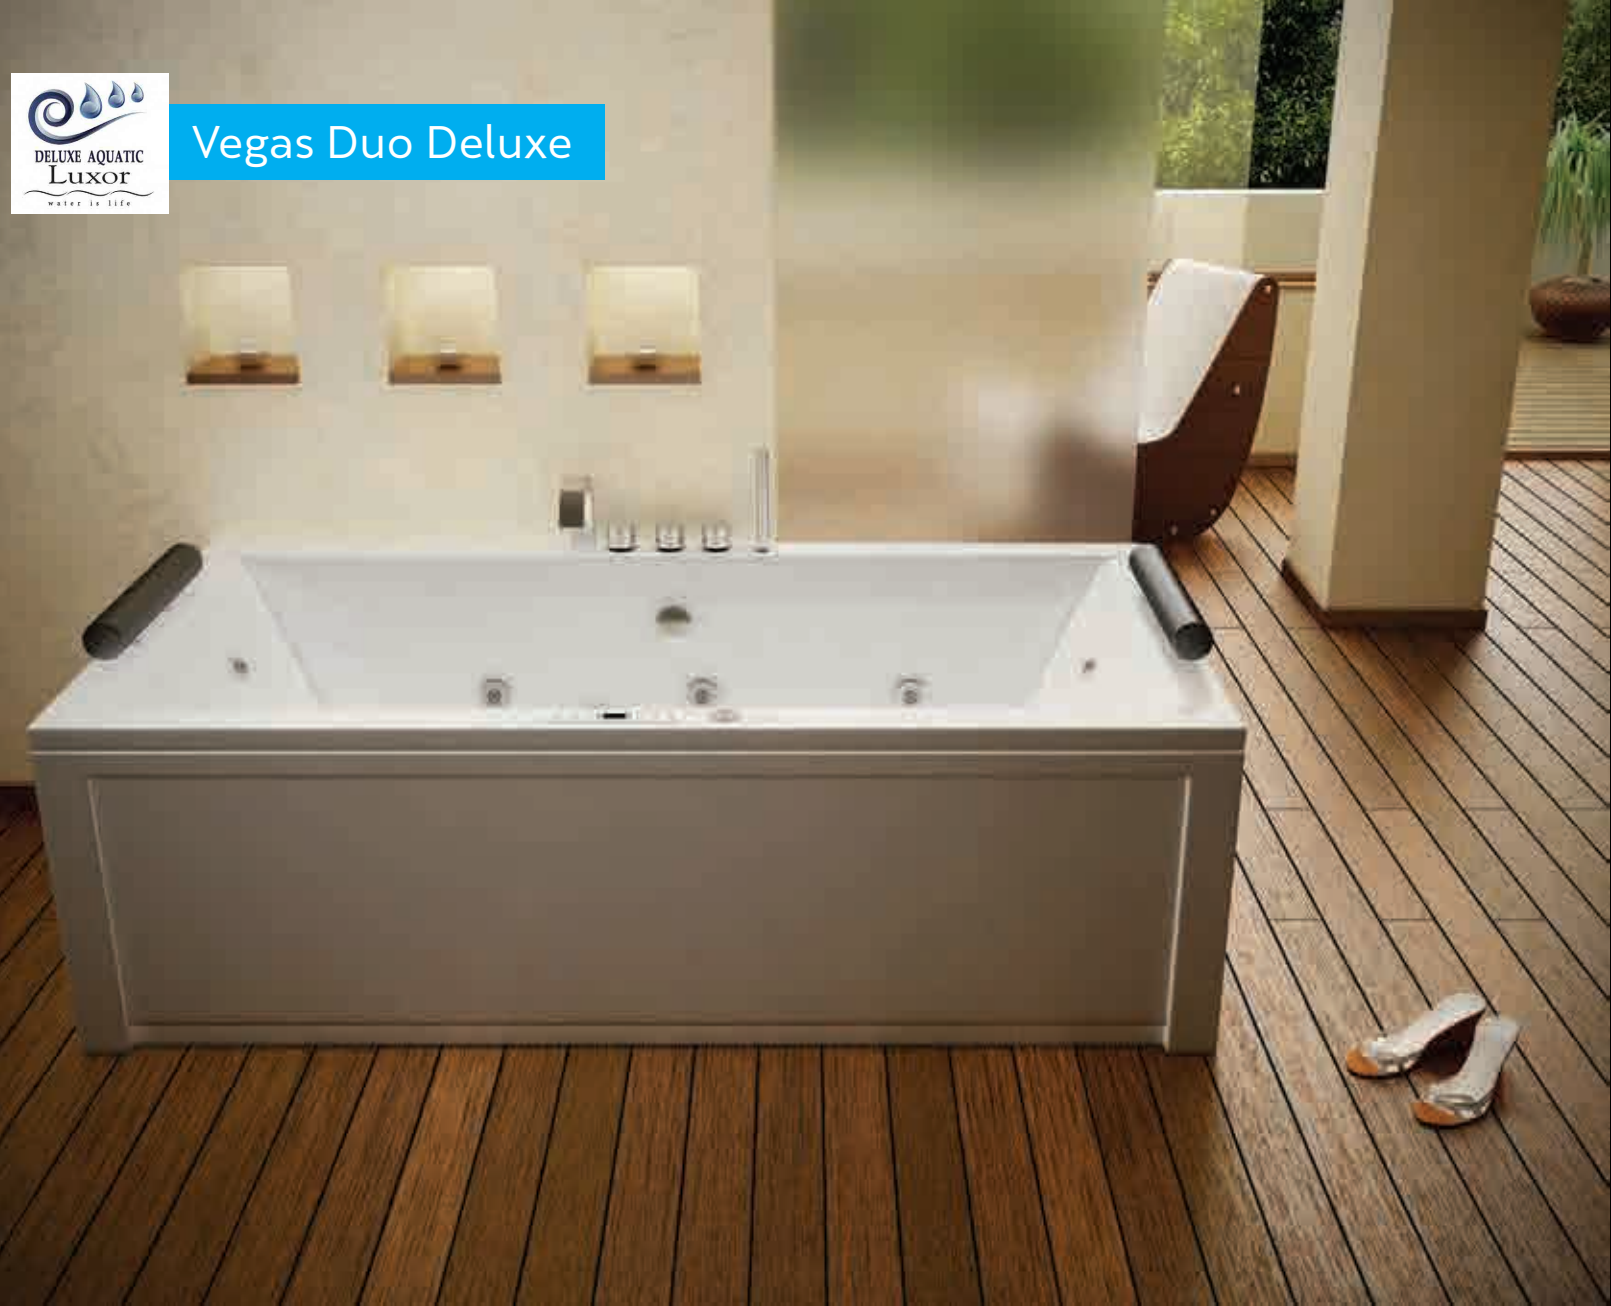

## Vegas Exclusive Plus

massage: water, air • control: electronic • additional: light

Dimensions: 170|180 x80 cm  
Water capacity: 218|236 l

## Vegas Premium Plus

massage: water, air • control: electronic • additional: light, radio, ozonator

Dimensions: 170|180 x80 cm  
Water capacity: 218|236 l

# Vegas Duo Deluxe

Dimensions: 180x90 cm  
Water capacity: 284 l

massage: water, back, air • control: electronic  
additional: light, heater, faucet, radio, ozonator

The dual person version of the Vegas combined with extra depth combines the best from design and usefulness.

## Vegas Duo Standard Plus

massage: water • control: pneumatic

Dimensions: 180x90 cm  
Water capacity: 284 l