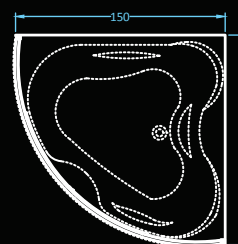

Frame

Glass