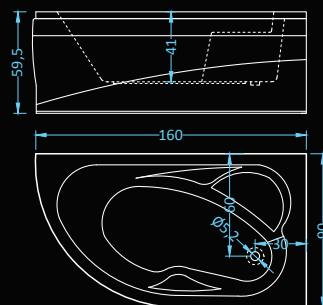

## Barcelona 140/150 Premium Plus

massage: water, air • control: electronic • additional: light, radio, ozonator

Dimensions: 140x140 cm  
Water capacity: 384 l

Dimensions: 150x150 cm  
Water capacity: 384 l

# Serena Deluxe

Dimensions: 160x90 cm  
Water capacity: 204 l

massage: water, back, air • control: electronic  
additional: light, heater, faucet, radio, ozonator

The sail-shaped Serena is an all-time favorite shape for corners. Great lines of this bathtub offer great and comfortable water massage.

## Serena Standard Plus

massage: water • control: pneumatic  left  right

Dimensions: 160x90 cm  
Water capacity: 204 l