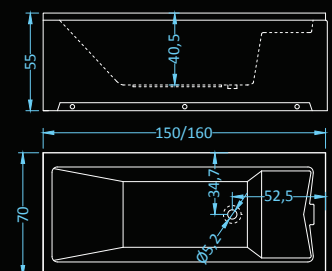

# Verona

bathtub | bathtub with panels

Dimensions: 110|120|130|140|150|160|170 x70 cm  
Water capacity: 100|115|131|147|163|179|195 l

# City 120/140

bathtub | bathtub with panels

Dimensions: 120|140 x70 cm  
Water capacity: 90|125 l

# City 150/160

bathtub | bathtub with panels

Dimensions: 150|160 x70 cm  
Water capacity: 150|170 l