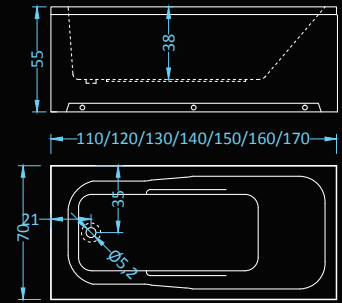

## Barok

bathtub | self-standing

Dimensions: 180x90 cm  
Water capacity: 330 l

Dimensions: 110|120|130|140|150|160|170 x70 cm • 160|170 x75 cm  
Water capacity: 100|115|130|145|165|190|205 l • 190|248 l

bathtub | bathtub with panels

The Astra is a classic bathtub with standard dimensions. It is available in standard 70 and 75cm width, and 110-170cm length. Massage system can be installed from 140cm length.

# Verona

bathtub | bathtub with panels

Dimensions: 110|120|130|140|150|160|170 x70 cm  
Water capacity: 100|115|131|147|163|179|195 l