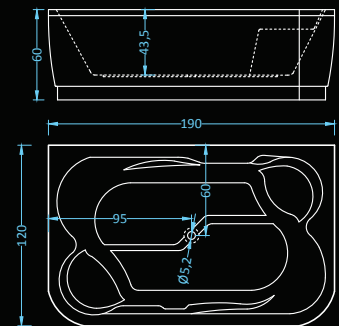

Grande is big enough for comfort bathing for two people. The w/panels version comes with 3 side covers. It is possible to install a massage system.