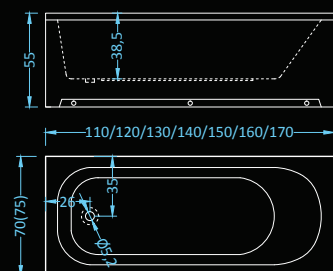

The Astra is a classic bathtub with standard dimensions. It is available in standard 70 and 75cm width, and 110-170cm length. Massage system can be installed from 140cm length.