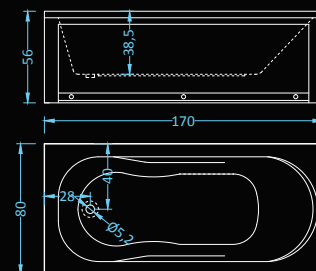

# Havana Deluxe

Dimensions: 170x80 cm  
Water capacity: 185 l

massage: water, back, air • control: electronic  
additional: light, heater, faucet, radio, ozonator

The oval shape of Havana has its own character.  
Enjoy the experience of the massage system.

## Havana Standard Plus

massage: water • control: pneumatic

Dimensions: 170x80 cm  
Water capacity: 185 l