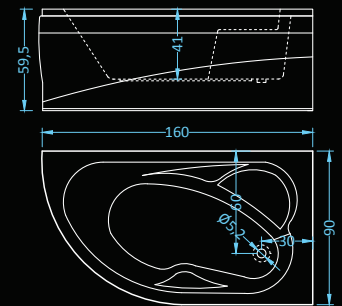

# Serena Deluxe

Dimensions: 160x90 cm  
Water capacity: 204 l

massage: water, back, air • control: electronic  
additional: light, heater, faucet, radio, ozonator

The sail-shaped Serena is an all-time favorite shape for corners. Great lines of this bathtub offer great and comfortable water massage.

## Serena Standard Plus

massage: water • control: pneumatic  left  right

Dimensions: 160x90 cm  
Water capacity: 204 l

## Serena Exclusive Plus

massage: water, air • control: electronic • additional: light  left  right

Dimensions: 160x90 cm  
Water capacity: 204 l