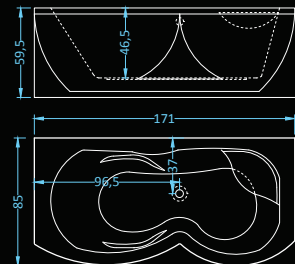

Unusually shaped Caprice gives breathtaking massage experience to your body. An additional frameless shower screen will give extra look and feel.