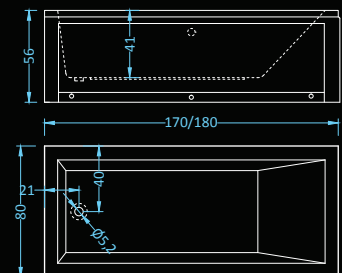

Dimensions: 170|180 x80 cm
Water capacity: 218|236 l