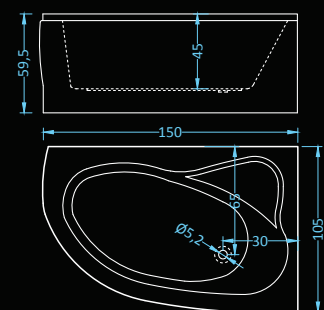

## Adria Standard Plus

massage: water • control: pneumatic  left  right

Dimensions: 150x105 cm  
Water capacity: 200 l

## Adria Exclusive Plus

massage: water, air • control: electronic • additional: light  left  right

Dimensions: 150x105 cm  
Water capacity: 200 l

## Adria Premium Plus

massage: water, air • control: electronic • additional: light, radio, ozonator  left  right

Dimensions: 150x105 cm  
Water capacity: 200 l