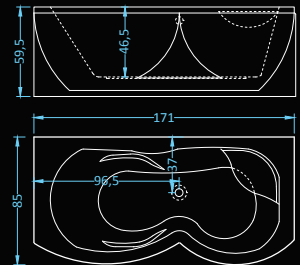

## Caprice Standard Plus

massage: water • control: pneumatic

Dimensions: 171x85 cm  
Water capacity: 256 l

## Caprice Exclusive Plus

massage: water, air • control: electronic • additional: light

Dimensions: 171x85 cm  
Water capacity: 256 l