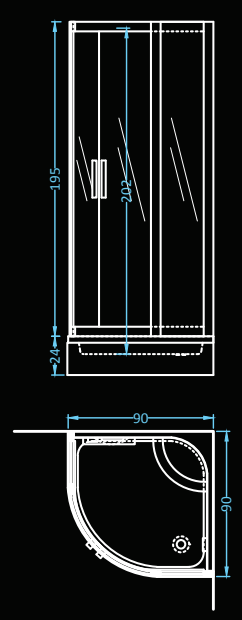

### Glass

Dimensions: 80x80 • 90x90 cm  
Compatible with: Tuto

frame: aluminum • glass: 5mm tempered

Another classic square model. Available in 3 frame colors and 2 glass options. Compatible with shower tray Tuto.

# Kato

frame: aluminum • glass: 5mm tempered

Dimensions: 120x80 cm  
Compatible with: Kiara

# White Star Exclusive

Dimensions: 90x90 cm

shower, steam, ozonator, touch panel

Space saving model for the classy who is always in movement but who enjoys a stress-relieving steam bath experience.

Dimensions: 90x90 cm