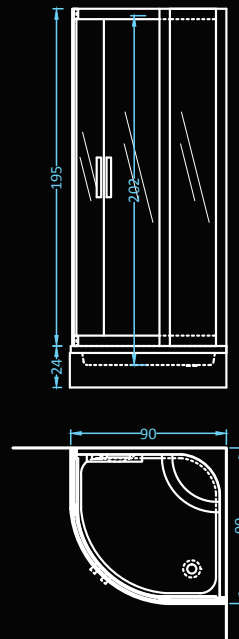

# London

frame: aluminum • glass: 5mm tempered  left  right

Dimensions: 135x85 cm  
Compatible with: Liana

### Glass

Dimensions: 80x80 • 90x90 cm  
Compatible with: Tuto

frame: aluminum • glass: 5mm tempered

Another classic square model. Available in 3 frame colors and 2 glass options. Compatible with shower tray Tuto.

# Kato

frame: aluminum • glass: 5mm tempered

Dimensions: 120x80 cm  
Compatible with: Kiara

# White Star Exclusive

Dimensions: 90x90 cm

shower, steam, ozonator, touch panel

Space saving model for the classy who is always in movement but who enjoys a stress-relieving steam bath experience.

Dimensions: 90x90 cm