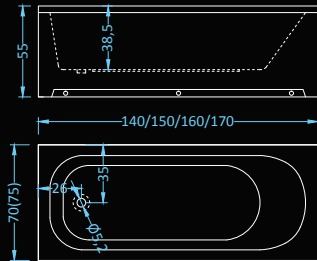

## Astra/Verona Standard Plus

massage: water • control: pneumatic

Dimensions: 140|150|160|170 x70 • 160|170 x75 cm  
Water capacity: 145|165|190|205 • 190|248 l

Dimensions: 140|150|160|170 x70 cm  
Water capacity: 147|163|179|195 l