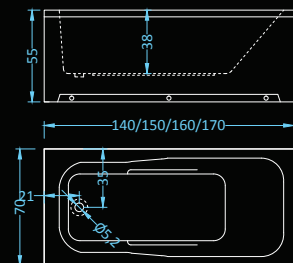

Dimensions: 140|150|160|170 x70 cm
Water capacity: 147|163|179|195 l