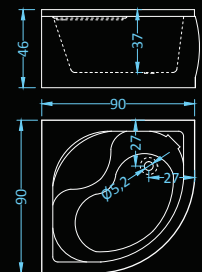

Dimensions: 90x90 cm
Compatible with: Boston