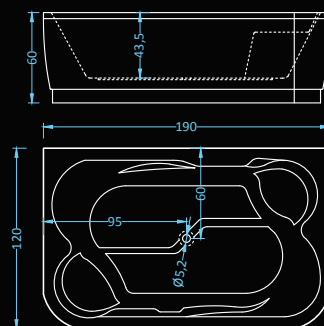

Grande, the largest model comes with extra jets for even greater massage experience. For two people, and with no space restrictions for both of them.