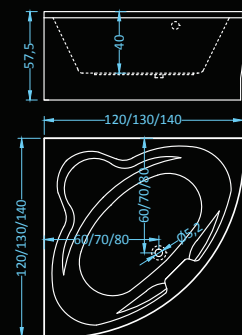

Dimensions: 120x120 • 130x130 • 140x140 cm  
Water capacity: 168 • 180 • 228 l

bathtub | bathtub with panel

The curved lines of Luna suit any need for corner bathtub. It is available in 3 dimensions. It is possible to install a massage system and to add a compatible shower screen.

## Vitro

bathtub with panel

Dimensions: 145x145 cm  
Water capacity: 250 l

Dimensions: 140x140 cm  
Water capacity: 384 l

Dimensions: 150x150 cm  
Water capacity: 384 l