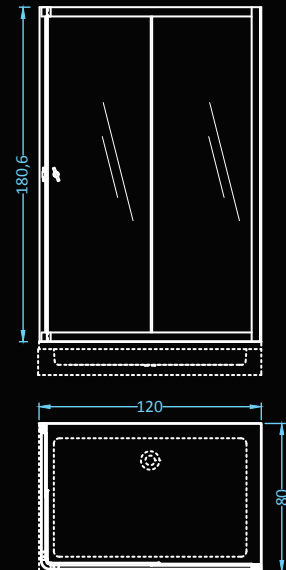

# London

frame: aluminum • glass: 5mm tempered  left  right

Dimensions: 135x85 cm  
Compatible with: Liana

### Glass

Dimensions: 80x80 • 90x90 cm  
Compatible with: Tuto

frame: aluminum • glass: 5mm tempered

Another classic square model. Available in 3 frame colors and 2 glass options. Compatible with shower tray Tuto.

# Florence

frame: aluminum • glass: 5mm tempered

Dimensions: 120x80 cm  
Compatible with: Fedora

# Kato

frame: aluminum • glass: 5mm tempered

Dimensions: 120x80 cm  
Compatible with: Kiara