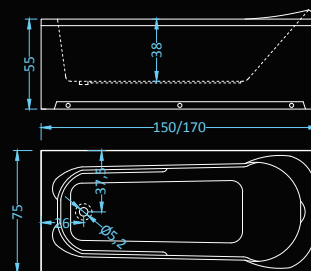

Dimensions: 150|170 x75 cm
Water capacity: 140|165 l