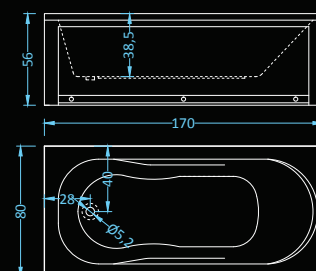

## Havana Standard Plus

massage: water • control: pneumatic

Dimensions: 170x80 cm  
Water capacity: 185 l

## Havana Exclusive Plus

massage: water, air • control: electronic • additional: light

Dimensions: 170x80 cm  
Water capacity: 185 l

## Havana Premium Plus

massage: water, air • control: electronic • additional: light, radio, ozonator

Dimensions: 170x80 cm  
Water capacity: 185 l