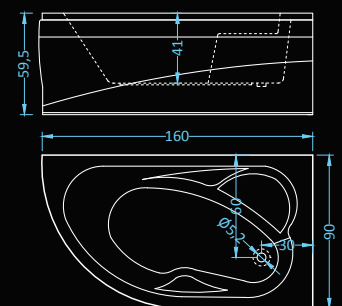

# Serena Deluxe

Dimensions: 160x90 cm  
Water capacity: 204 l

massage: water, back, air • control: electronic  
additional: light, heater, faucet, radio, ozonator

The sail-shaped Serena is an all-time favorite shape for corners. Great lines of this bathtub offer great and comfortable water massage.

## Serena Standard Plus

massage: water • control: pneumatic  left  right

Dimensions: 160x90 cm  
Water capacity: 204 l

## Serena Exclusive Plus

massage: water, air • control: electronic • additional: light  left  right

Dimensions: 160x90 cm  
Water capacity: 204 l

## Serena Premium Plus

massage: water, air • control: electronic • additional: light, radio, ozonator  left  right

Dimensions: 160x90 cm  
Water capacity: 204 l

Dimensions: 150x105 cm  
Water capacity: 200 l