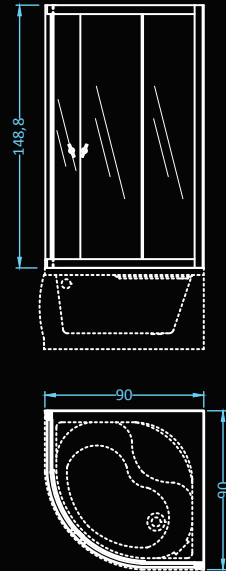

# Boston

frame: aluminum • glass: 5mm tempered

Dimensions: 90x90 cm  
Compatible with: Bubo|Bella

# London

frame: aluminum • glass: 5mm tempered  left  right

Dimensions: 135x85 cm  
Compatible with: Liana