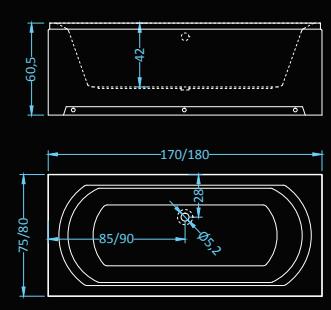

## Havana Premium Plus

massage: water, air • control: electronic • additional: light, radio, ozonator

Dimensions: 170x80 cm  
Water capacity: 185 l

# Dolce Deluxe

Dimensions: 170x75 • 180x80 cm  
Water capacity: 197 • 215 l

massage: water, back, air • control: electronic  
additional: light, heater, faucet, radio, ozonator

Dolce is a bathtub for two facing persons. Each one gets an ultimate massage from the various massage options.