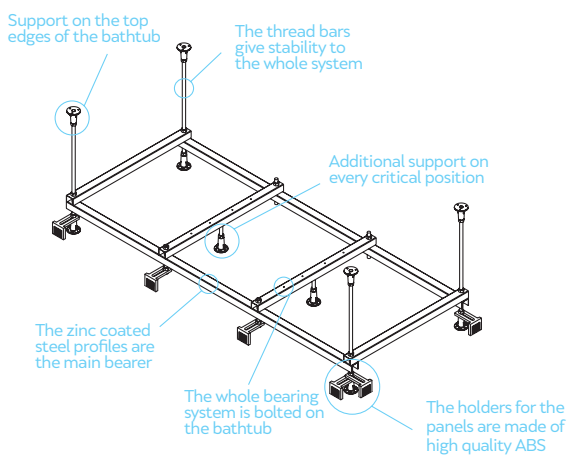

Guarantee

Deluxe Aquatic gives 5-year limited guarantee on its products.

Service and spare parts are available.

Deluxe Aquatic products bear the CE-mark for conformity with European standards.