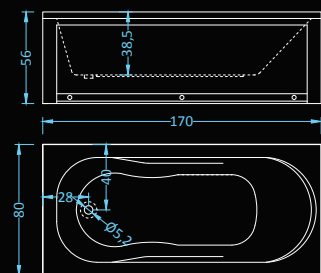

# Havana Deluxe

Dimensions: 170x80 cm  
Water capacity: 185 l

massage: water, back, air • control: electronic  
additional: light, heater, faucet, radio, ozonator

The oval shape of Havana has its own character.  
Enjoy the experience of the massage system.

## Havana Standard Plus

massage: water • control: pneumatic

Dimensions: 170x80 cm  
Water capacity: 185 l