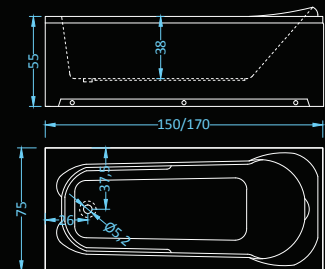

Roma Deluxe

massage: water, back, air • control: electronic
additional: light, heater, faucet, radio, ozonator

The anatomical line of Roma give it an expression of uniqueness. Many options of massage systems suit everybody's needs.