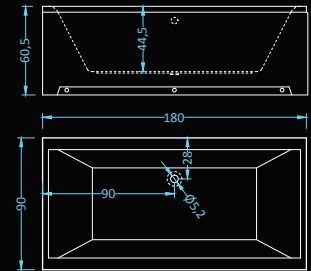

Dimensions: 180x90 cm
Water capacity: 284 l