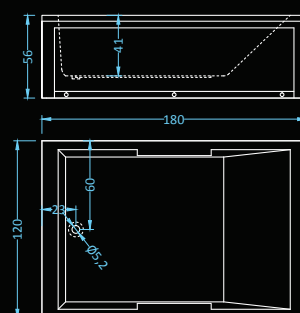

Dimensions: 180x120 cm
Water capacity: 427 l