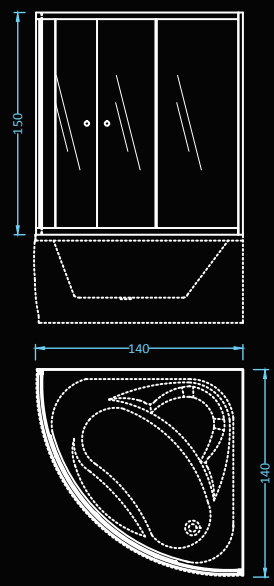

Frame

Glass