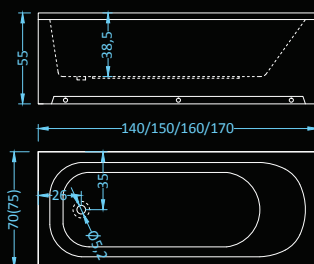

Astra Dimensions: 140|150|160|170 x70 cm • 160|170 x75 cm
Verona Dimensions: 140|150|160|170 x70 cm

massage: water, back, air • control: electronic
additional: light, heater, faucet, radio, ozonator

Classic models with standard dimensions, but paired with exclusive massage system, give your body a rejuvenating feeling.

Astra

Verona