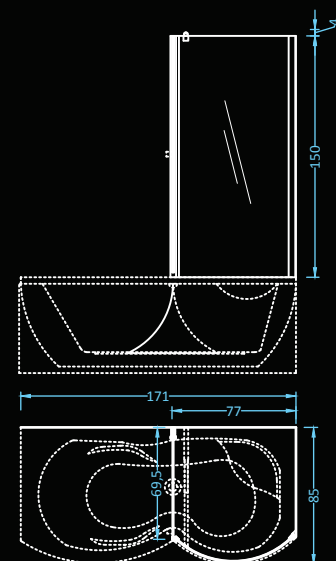

Frame

Glass