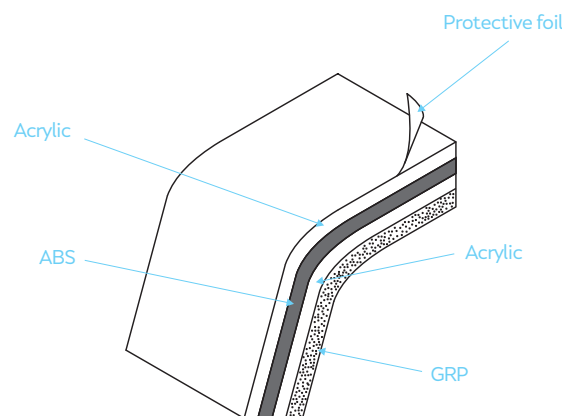

What is inside?

Each Deluxe Aquatic bathtub is made of highest quality sanitary grade sheets. The sheets are made in 3 layers: Acrylic (PMMA) for glossy and smooth top finish, ABS for resistance and elasticity and one more bottom layer of Acrylic (PMMA) for good adhesion with the GRP.

Glass Reinforced Polyester (GRP) is applied at the bottom of the vacuumed sheet and this is what gives the Deluxe Aquatic bathtub its durability and strength. The bottom of each bathtub is further strengthened for extra stability.