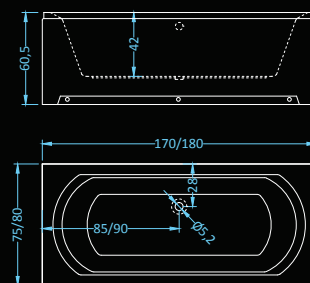

Dimensions: 170x75•180x80 cm
Water capacity: 197•215 l