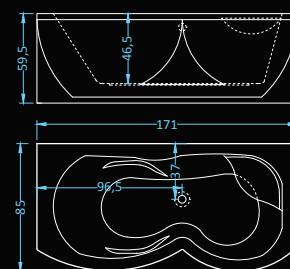

## Vitro

bathtub with panel

Dimensions: 145x145 cm  
Water capacity: 250 l

Dimensions: 140x140 cm  
Water capacity: 384 l

Dimensions: 150x150 cm  
Water capacity: 384 l

## Miami

bathtub | bathtub with panels

Dimensions: 160|170 x83 cm  
Water capacity: 185|200 l

## Barok

bathtub | self-standing

Dimensions: 180x90 cm  
Water capacity: 330 l

Dimensions: 110|120|130|140|150|160|170 x70 cm • 160|170 x75 cm  
Water capacity: 100|115|130|145|165|190|205 l • 190|248 l

bathtub | bathtub with panels