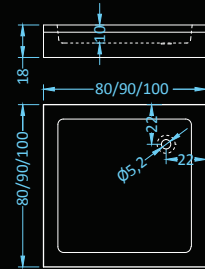

Dimensions: 80x80•90x90•100x100 cm
Compatible with: Tampa