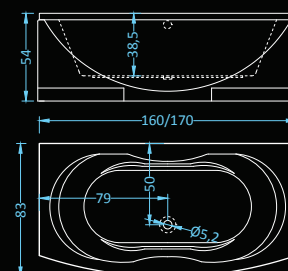

## Miami Standard Plus

massage: water • control: pneumatic

Dimensions: 160|170 x83 cm  
Water capacity: 185|200 l

## Miami Exclusive Plus

massage: water, air • control: electronic • additional: light

Dimensions: 160|170 x83 cm  
Water capacity: 185|200 l

## Miami Premium Plus

massage: water, air • control: electronic • additional: light, radio, ozonator

Dimensions: 160|170 x83 cm  
Water capacity: 185|200 l

Dimensions: 171x85 cm  
Water capacity: 256 l

massage: water, back, air • control: electronic  
additional: light, heater, faucet, radio, ozonator