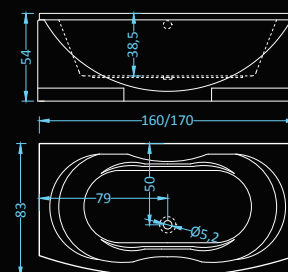

## Miami Standard Plus

massage: water • control: pneumatic

Dimensions: 160|170 x83 cm  
Water capacity: 185|200 l

## Miami Exclusive Plus

massage: water, air • control: electronic • additional: light

Dimensions: 160|170 x83 cm  
Water capacity: 185|200 l