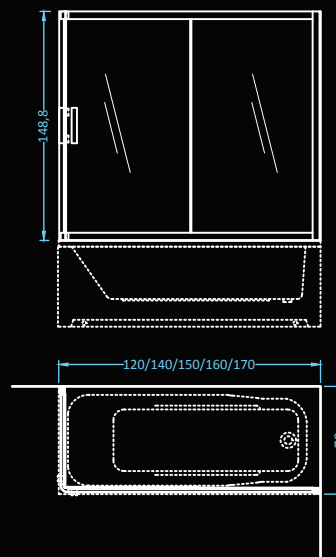

Frame

Glass