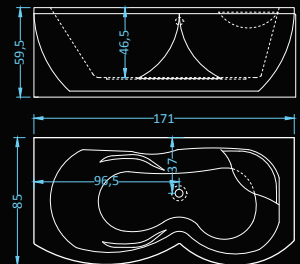

Dimensions: 171x85 cm
Water capacity: 256 l