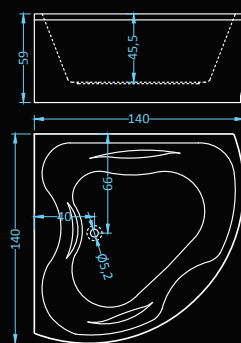

Dimensions: 140x140 • 150x150 cm
Water capacity: 384 • 384 l

massage: water, back, air • control: electronic
additional: light, heater, faucet, radio, ozonator

The capacious Barcelona comes with extraordinary water volume in both versions. Ensures a great water massage for two persons.

Barcelona 140