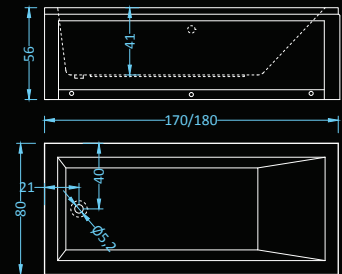

Dimensions: 170|180 x80 cm
Water capacity: 218|236 l