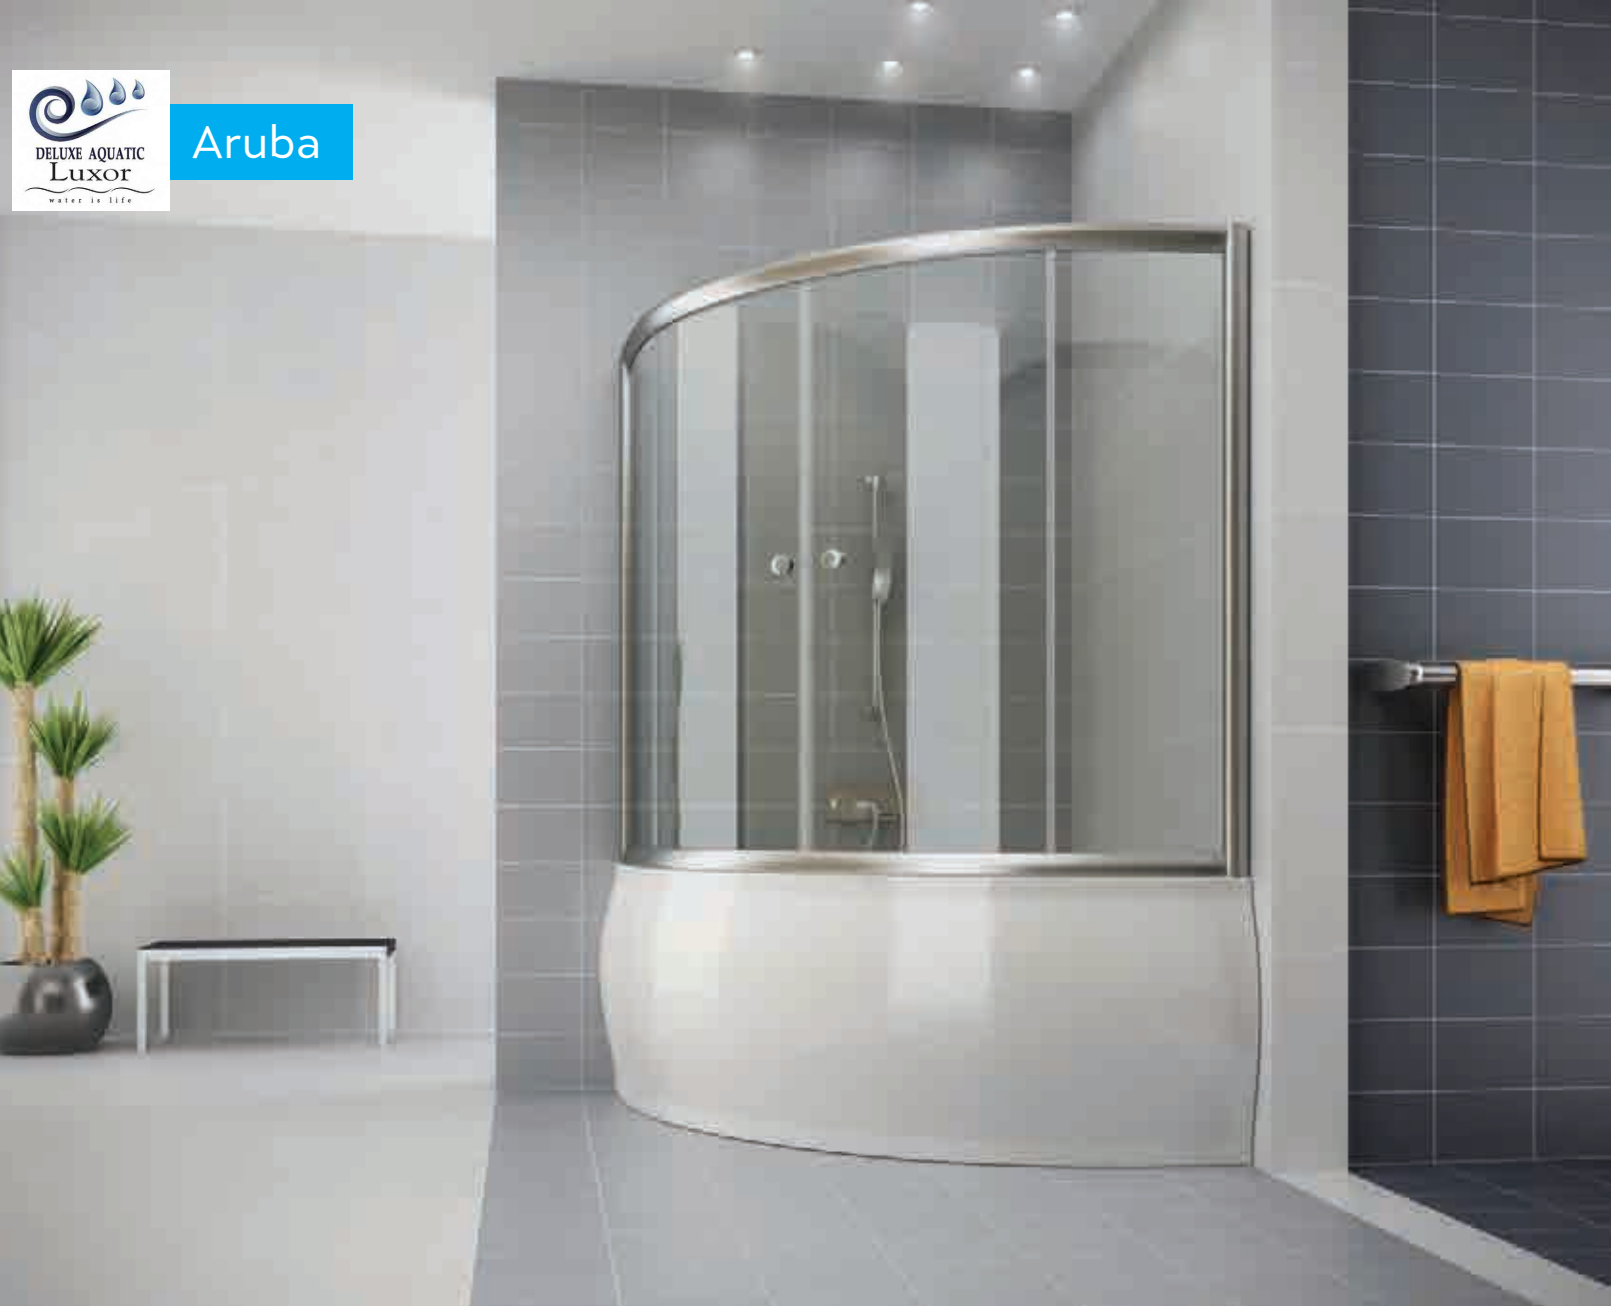

## Deluxe

- 8 water jets
- 4 micro water jets
- Air regulator
- 10 air jets
- Electronic control panel with display
- Radio
- Ozonator
- LED multicolor light
- Water level sensor
- Heater
- Faucet

# Shower Screens

---

From time to time, one needs to take a quick shower in the bathtub. Usually the water spills all around the bathtub and on other bathroom elements.

Deluxe Aquatic's tempered glass / aluminum frame shower screens save you from cleaning but also give a unique look to your bathroom.