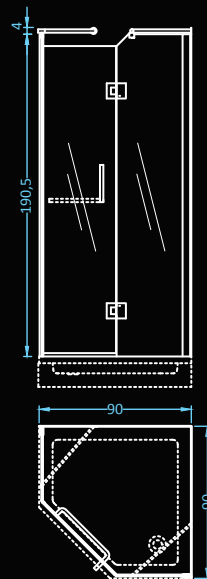

### Glass

Dimensions: 80x80 • 90x90 cm  
Compatible with: Tuto

frame: aluminum • glass: 5mm tempered

Another classic square model. Available in 3 frame colors and 2 glass options. Compatible with shower tray Tuto.

## Glass

Dimensions: 90x90 cm  
Compatible with: Certa

glass: 8mm tempered

The Diamond has its own style frameless design with 8mm glass. Compatible with shower tray Certa.

Glass

Deluxe Aquatic's shower cabins are manufactured from high quality tempered glass with 5mm thickness, except for the Diamond cabin which comes with 8mm thick tempered glass.