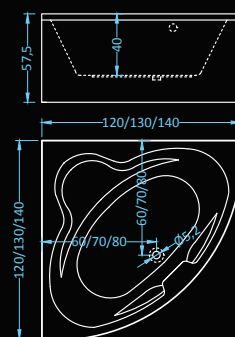

## Luna Standard Plus

massage: water • control: pneumatic

Dimensions: 120x120 • 130x130 • 140x140 cm  
Water capacity: 168 • 180 • 228 l

## Luna Exclusive Plus

massage: water, air • control: electronic • additional: light

Dimensions: 120x120 • 130x130 • 140x140 cm  
Water capacity: 168 • 180 • 228 l