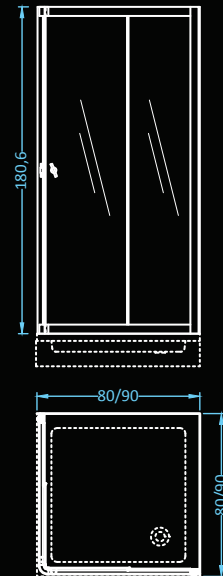

Dimensions: 80x80 • 90x90 cm
Compatible with: Tuto

frame: aluminum • glass: 5mm tempered

Another classic square model. Available in 3 frame colors and 2 glass options. Compatible with shower tray Tuto.

Frame

Glass