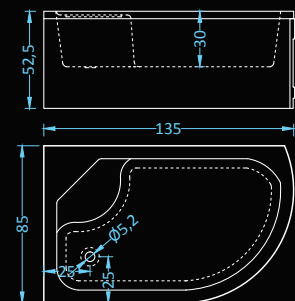

# Bubo

shower tray | shower tray with panel

Dimensions: 90x90 cm  
Compatible with: Boston

# Liana

shower tray | shower tray with panel | left | right

Dimensions: 135x85 cm  
Compatible with: London