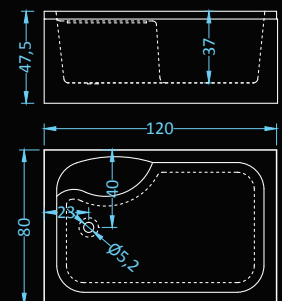

## Certa

shower tray | shower tray with panel

Dimensions: 90x90 cm  
Compatible with: Diamond

## Cross

shower tray | shower tray with panels

Dimensions: 120x80 cm  
Compatible with: Kato

## Kiara

shower tray | shower tray with panel

Dimensions: 120x80 cm  
Compatible with: Kato