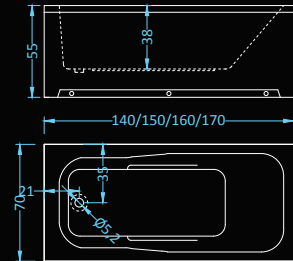

## Astra/Verona Standard Plus

massage: water • control: pneumatic

Dimensions: 140|150|160|170 x70 • 160|170 x75 cm  
Water capacity: 145|165|190|205 • 190|248 l

Dimensions: 140|150|160|170 x70 cm  
Water capacity: 147|163|179|195 l