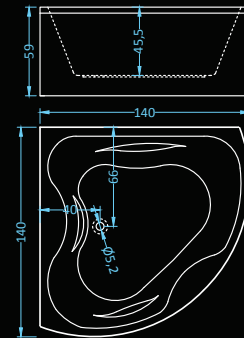

## Aurora 150

bathtub | bathtub with panel

Dimensions: 150x150 cm  
Water capacity: 243 l

## Vitro

bathtub with panel

Dimensions: 145x145 cm  
Water capacity: 250 l

Dimensions: 140x140 cm  
Water capacity: 384 l

Dimensions: 150x150 cm  
Water capacity: 384 l