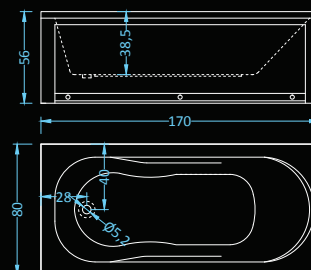

Dimensions: 170x80 cm
Water capacity: 185 l