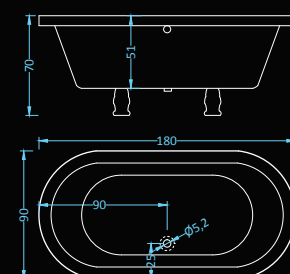

## Vitro

bathtub with panel

Dimensions: 145x145 cm  
Water capacity: 250 l

Dimensions: 140x140 cm  
Water capacity: 384 l

Dimensions: 150x150 cm  
Water capacity: 384 l

## Miami

bathtub | bathtub with panels

Dimensions: 160|170 x83 cm  
Water capacity: 185|200 l

## Barok

bathtub | self-standing

Dimensions: 180x90 cm  
Water capacity: 330 l

Dimensions: 110|120|130|140|150|160|170 x70 cm • 160|170 x75 cm  
Water capacity: 100|115|130|145|165|190|205 l • 190|248 l

bathtub | bathtub with panels

The Astra is a classic bathtub with standard dimensions. It is available in standard 70 and 75cm width, and 110-170cm length. Massage system can be installed from 140cm length.