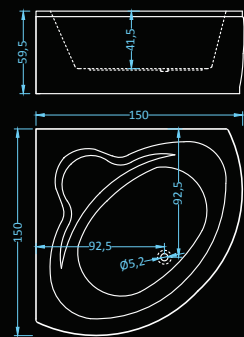

Dimensions: 120x120 • 130x130 • 140x140 cm  
Water capacity: 168 • 180 • 228 l

bathtub | bathtub with panel

The curved lines of Luna suit any need for corner bathtub. It is available in 3 dimensions. It is possible to install a massage system and to add a compatible shower screen.

## Aurora 140

bathtub | bathtub with panel

Dimensions: 140x140 cm  
Water capacity: 267 l

## Aurora 150

bathtub | bathtub with panel

Dimensions: 150x150 cm  
Water capacity: 243 l

## Vitro

bathtub with panel

Dimensions: 145x145 cm  
Water capacity: 250 l

Dimensions: 140x140 cm  
Water capacity: 384 l

Dimensions: 150x150 cm  
Water capacity: 384 l