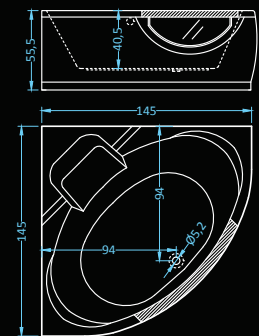

## Vitro Deluxe

Dimensions: 145x145 cm  
Water capacity: 250 l

massage: water, back, air • control: electronic  
additional: light, heater, faucet, radio, ozonator

The glass window gives the Vitro its special look. This unusual yet comfortable model comes with all the options needed for a perfect massage bath.

## Vitro Standard Plus

massage: water • control: pneumatic

Dimensions: 145x145 cm  
Water capacity: 250 l

## Vitro Exclusive Plus

massage: water, air • control: electronic • additional: light

Dimensions: 145x145 cm  
Water capacity: 250 l

## Vitro Premium Plus

massage: water, air • control: electronic • additional: light, radio, ozonator

Dimensions: 145x145 cm  
Water capacity: 250 l

Dimensions: 120x120 • 130x130 • 140x140 cm  
 Water capacity: 168 • 180 • 228 l