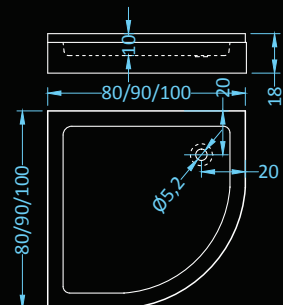

The classic quarter-circle Lea is available in 3 dimensions.
Compatible with Lagos shower cabin.