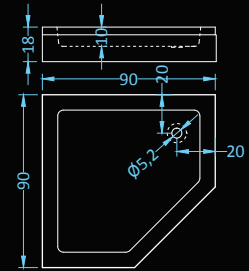

Dimensions: 90x90 cm
Compatible with: Diamond