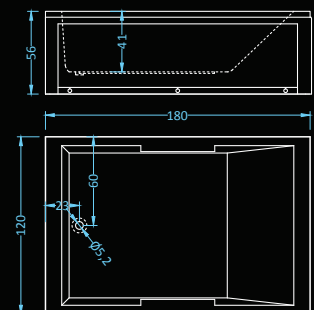

A big model for two persons laying next to each other. Great water capacity and exquisite water massage experience.