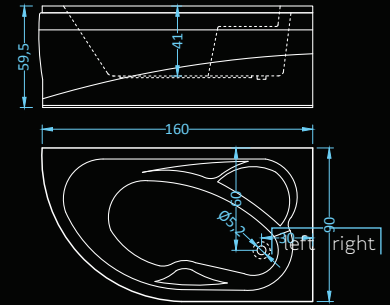

## Barok

bathtub | self-standing

Dimensions: 180x90 cm  
Water capacity: 330 l

Dimensions: 110|120|130|140|150|160|170 x70 cm • 160|170 x75 cm  
Water capacity: 100|115|130|145|165|190|205 l • 190|248 l

bathtub | bathtub with panels

## Barcelona 140/150 Premium Plus

massage: water, air • control: electronic • additional: light, radio, ozonator

Dimensions: 140x140 cm  
Water capacity: 384 l

Dimensions: 150x150 cm  
Water capacity: 384 l

# Serena Deluxe

Dimensions: 160x90 cm  
Water capacity: 204 l

massage: water, back, air • control: electronic  
additional: light, heater, faucet, radio, ozonator

The sail-shaped Serena is an all-time favorite shape for corners. Great lines of this bathtub offer great and comfortable water massage.

## Serena Standard Plus

massage: water • control: pneumatic  left  right

Dimensions: 160x90 cm  
Water capacity: 204 l