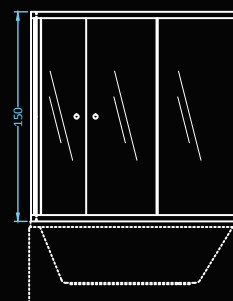

Frame

Glass