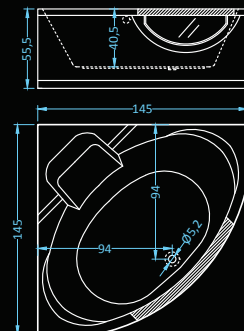

## Aurora 150

bathtub | bathtub with panel

Dimensions: 150x150 cm  
Water capacity: 243 l

## Vitro

bathtub with panel

Dimensions: 145x145 cm  
Water capacity: 250 l

Dimensions: 140x140 cm  
Water capacity: 384 l

Dimensions: 150x150 cm  
Water capacity: 384 l