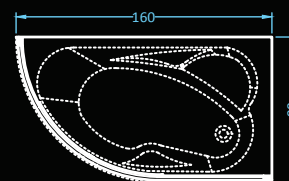

Frame

Glass