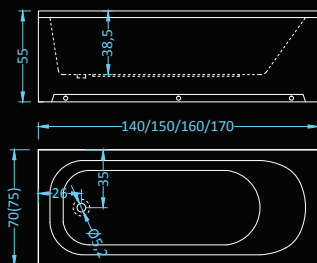

Astra/Verona Exclusive Plus

massage: water, air • control: electronic • additional: light

Dimensions: 140|150|160|170 x70 • 160|170 x75 cm
Water capacity: 145|165|190|205 • 190|248 l