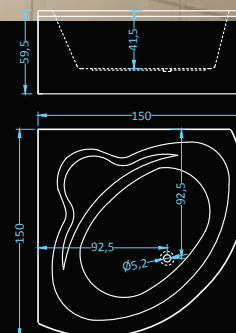

Aurora 140/150 Deluxe

Dimensions: 140x140 • 150x150 cm
Water capacity: 267 • 243 l

massage: water, back, air • control: electronic
additional: light, heater, faucet, radio, ozonator

Aurora 150

Same name, but slightly different bathtub. Enjoy the standard corner Aurora 140, or experience the specially widened model for extra comfort - Aurora 150.