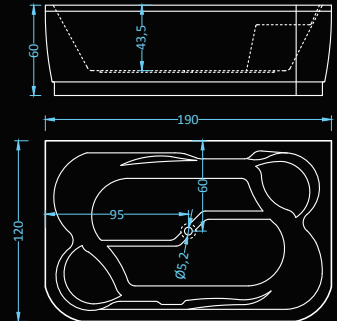

Dimensions: 190x120 cm
Water capacity: 396 l