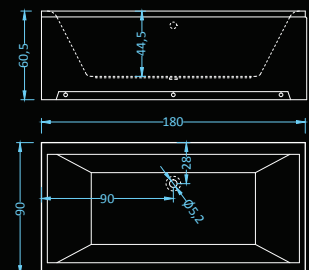

# Vegas Duo Deluxe

Dimensions: 180x90 cm  
Water capacity: 284 l

massage: water, back, air • control: electronic  
additional: light, heater, faucet, radio, ozonator

The dual person version of the Vegas combined with extra depth combines the best from design and usefulness.