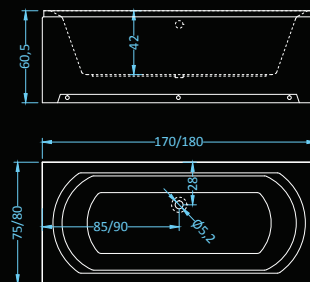

## Dolce Exclusive Plus

massage: water, air • control: electronic • additional: light

Dimensions: 170x75•180x80 cm  
Water capacity: 197•215 l

## Dolce Premium Plus

massage: water, air • control: electronic • additional: light, radio, ozonator

Dimensions: 170x75•180x80 cm  
Water capacity: 197•215 l

Dimensions: 180x120 cm  
Water capacity: 427 l