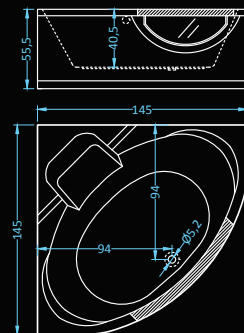

## Vitro Deluxe

Dimensions: 145x145 cm  
Water capacity: 250 l

massage: water, back, air • control: electronic  
additional: light, heater, faucet, radio, ozonator

The glass window gives the Vitro its special look. This unusual yet comfortable model comes with all the options needed for a perfect massage bath.

## Vitro Standard Plus

massage: water • control: pneumatic

Dimensions: 145x145 cm  
Water capacity: 250 l

## Vitro Exclusive Plus

massage: water, air • control: electronic • additional: light

Dimensions: 145x145 cm  
Water capacity: 250 l