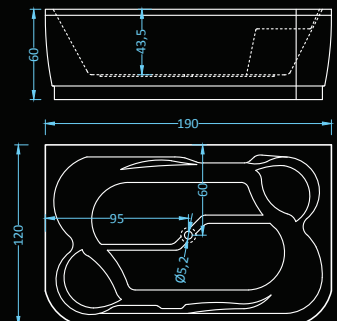

## Grande Exclusive Plus

massage: water, air • control: electronic • additional: light

Dimensions: 190x120 cm  
Water capacity: 396 l

## Grande Premium Plus

massage: water, air • control: electronic • additional: light, radio, ozonator

Dimensions: 190x120 cm  
Water capacity: 396 l