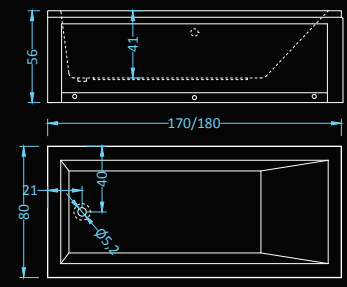

## Quadro Premium Plus

massage: water, air • control: electronic • additional: light, radio, ozonator

Dimensions: 180x120 cm  
Water capacity: 427 l

# Vegas Deluxe

Dimensions: 170|180 x 80 cm  
Water capacity: 218|236 l

massage: water, back, air • control: electronic  
additional: light, heater, faucet, radio, ozonator

Straight lines with sharp edges and smooth transitions gives this model its premium design look. Extraordinary massage experience for the class.