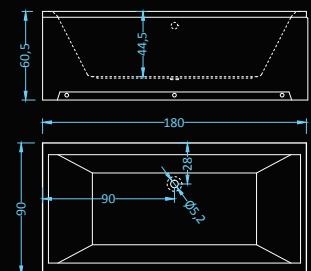

Dimensions: 180x90 cm
Water capacity: 284 l