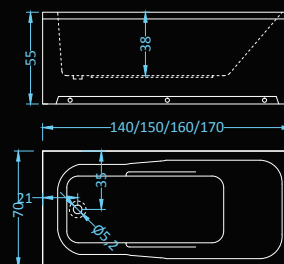

Astra Dimensions: 140|150|160|170 x70 cm • 160|170 x75 cm
Verona Dimensions: 140|150|160|170 x70 cm

massage: water, back, air • control: electronic
additional: light, heater, faucet, radio, ozonator

Classic models with standard dimensions, but paired with exclusive massage system, give your body a rejuvenating feeling.

Astra

Verona