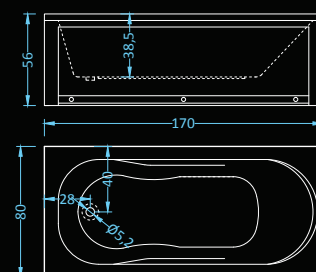

# Havana Deluxe

Dimensions: 170x80 cm  
Water capacity: 185 l

massage: water, back, air • control: electronic  
additional: light, heater, faucet, radio, ozonator

The oval shape of Havana has its own character.  
Enjoy the experience of the massage system.

## Havana Standard Plus

massage: water • control: pneumatic

Dimensions: 170x80 cm  
Water capacity: 185 l

## Havana Exclusive Plus

massage: water, air • control: electronic • additional: light

Dimensions: 170x80 cm  
Water capacity: 185 l