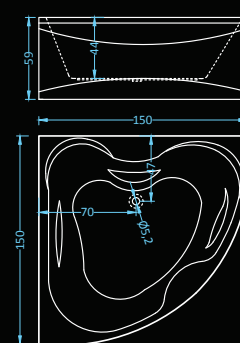

Barcelona 150