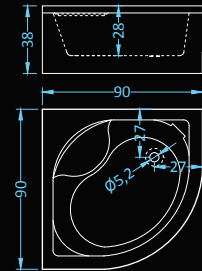

Dimensions: 90x90 cm
Compatible with: Boston