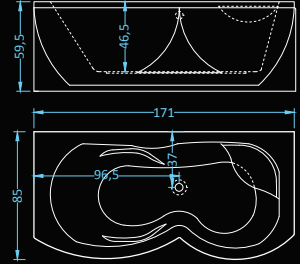

Dimensions: 171x85 cm
Water capacity: 256 l