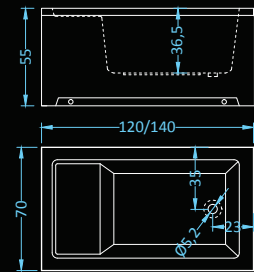

Dimensions: 120|140 x70 cm
Water capacity: 90|125 l