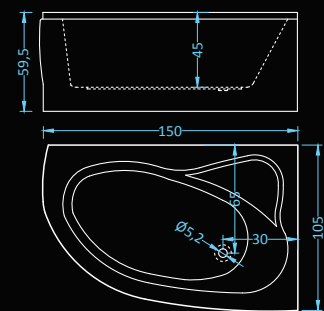

## Serena Premium Plus

massage: water, air • control: electronic • additional: light, radio, ozonator  left  right

Dimensions: 160x90 cm  
Water capacity: 204 l

Dimensions: 150x105 cm  
Water capacity: 200 l

## Adria Standard Plus

massage: water • control: pneumatic  left  right

Dimensions: 150x105 cm  
Water capacity: 200 l

## Adria Exclusive Plus

massage: water, air • control: electronic • additional: light  left  right

Dimensions: 150x105 cm  
Water capacity: 200 l

## Adria Premium Plus

massage: water, air • control: electronic • additional: light, radio, ozonator  left  right

Dimensions: 150x105 cm  
Water capacity: 200 l