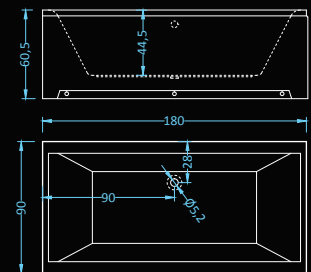

Dimensions: 180x90 cm
Water capacity: 284 l