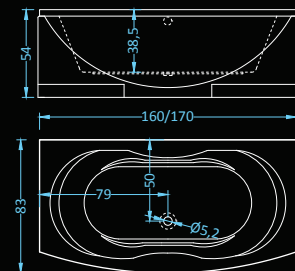

Miami Deluxe

massage: water, back, air • control: electronic
additional: light, heater, faucet, radio, ozonator

The beautifully shaped Miami comes in two dimensions and lots of massage options. Enjoy the massage bath for two people facing each other.