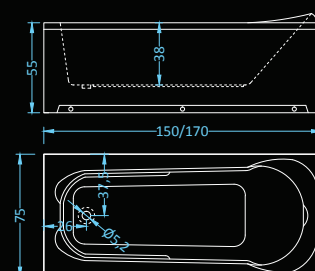

## Roma Exclusive Plus

massage: water, air • control: electronic • additional: light

Dimensions: 150|170 x75 cm  
Water capacity: 140|165 l

## Roma Premium Plus

massage: water, air • control: electronic • additional: light, radio, ozonator

Dimensions: 150|170 x75 cm  
Water capacity: 140|165 l