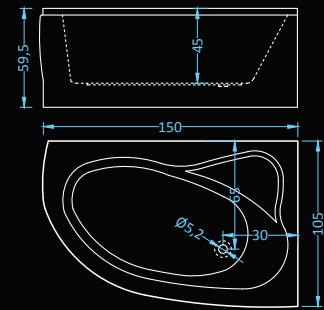

## Serena Premium Plus

massage: water, air • control: electronic • additional: light, radio, ozonator  left  right

Dimensions: 160x90 cm  
Water capacity: 204 l

Dimensions: 150x105 cm  
Water capacity: 200 l

## Adria Standard Plus

massage: water • control: pneumatic  left  right

Dimensions: 150x105 cm  
Water capacity: 200 l