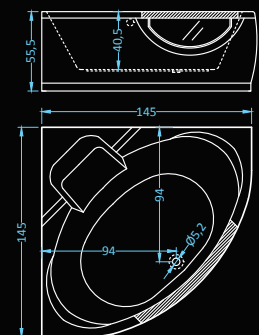

## Vitro Standard Plus

massage: water • control: pneumatic

Dimensions: 145x145 cm  
Water capacity: 250 l

## Vitro Exclusive Plus

massage: water, air • control: electronic • additional: light

Dimensions: 145x145 cm  
Water capacity: 250 l

## Vitro Premium Plus

massage: water, air • control: electronic • additional: light, radio, ozonator

Dimensions: 145x145 cm  
Water capacity: 250 l

Dimensions: 120x120 • 130x130 • 140x140 cm  
 Water capacity: 168 • 180 • 228 l