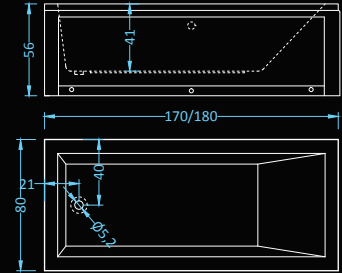

Dimensions: 170|180 x80 cm
Water capacity: 218|236 l