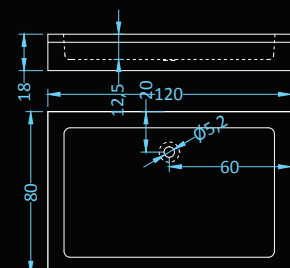

Dimensions: 120x80 cm
Compatible with: Florence