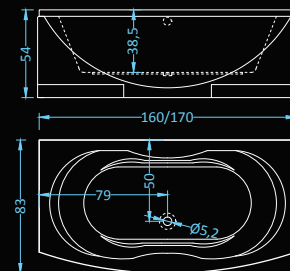

## Vitro

bathtub with panel

Dimensions: 145x145 cm  
Water capacity: 250 l

Dimensions: 140x140 cm  
Water capacity: 384 l

Dimensions: 150x150 cm  
Water capacity: 384 l

# Adria

bathtub | bathtub with panel left right

Dimensions: 150x105 cm  
Water capacity: 200 l

## Miami

bathtub | bathtub with panels

Dimensions: 160|170 x83 cm  
Water capacity: 185|200 l