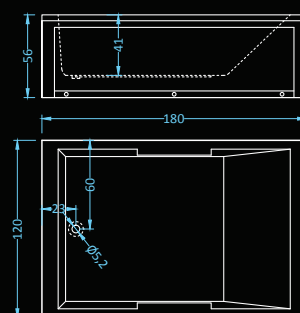

Dimensions: 180x120 cm
Water capacity: 427 l