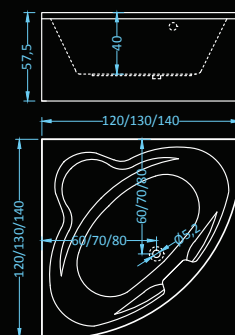

## Luna Standard Plus

massage: water • control: pneumatic

Dimensions: 120x120 • 130x130 • 140x140 cm  
Water capacity: 168 • 180 • 228 l

## Luna Exclusive Plus

massage: water, air • control: electronic • additional: light

Dimensions: 120x120 • 130x130 • 140x140 cm  
Water capacity: 168 • 180 • 228 l

## Luna Premium Plus

massage: water, air • control: electronic • additional: light, radio, ozonator

Dimensions: 120x120 • 130x130 • 140x140 cm  
Water capacity: 168 • 180 • 228 l