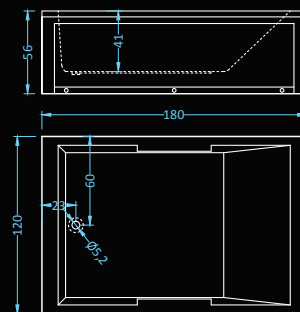

## Quadro Standard Plus

massage: water • control: pneumatic

Dimensions: 180x120 cm  
Water capacity: 427 l