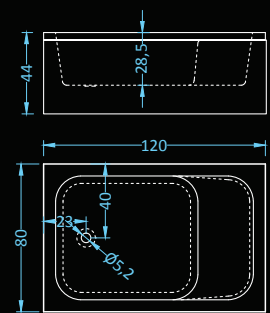

Dimensions: 120x80 cm
Compatible with: Kato