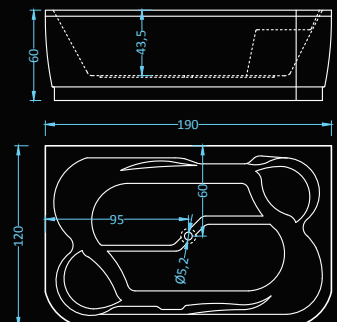

Dimensions: 190x120 cm
Water capacity: 396 l