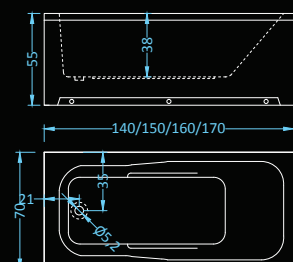

Dimensions: 140|150|160|170 x70 cm
Water capacity: 147|163|179|195 l