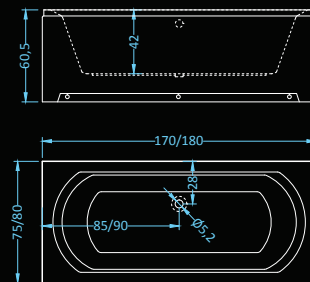

Dimensions: 170x75•180x80 cm
Water capacity: 197•215 l