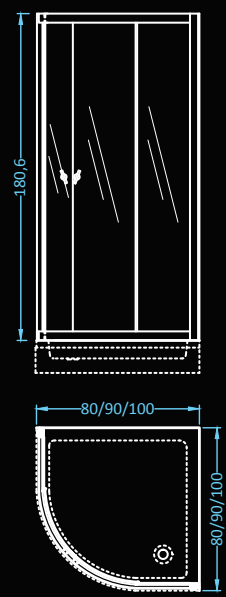

Lagos

Dimensions: 80x80 • 90x90 • 100x100 cm
Compatible with: Lea

frame: aluminum • glass: 5mm tempered

Lagos is a classic quarter-circle model available in 3 frame colors and 2 glass options. It is compatible with Lea shower tray.

Frame

Glass