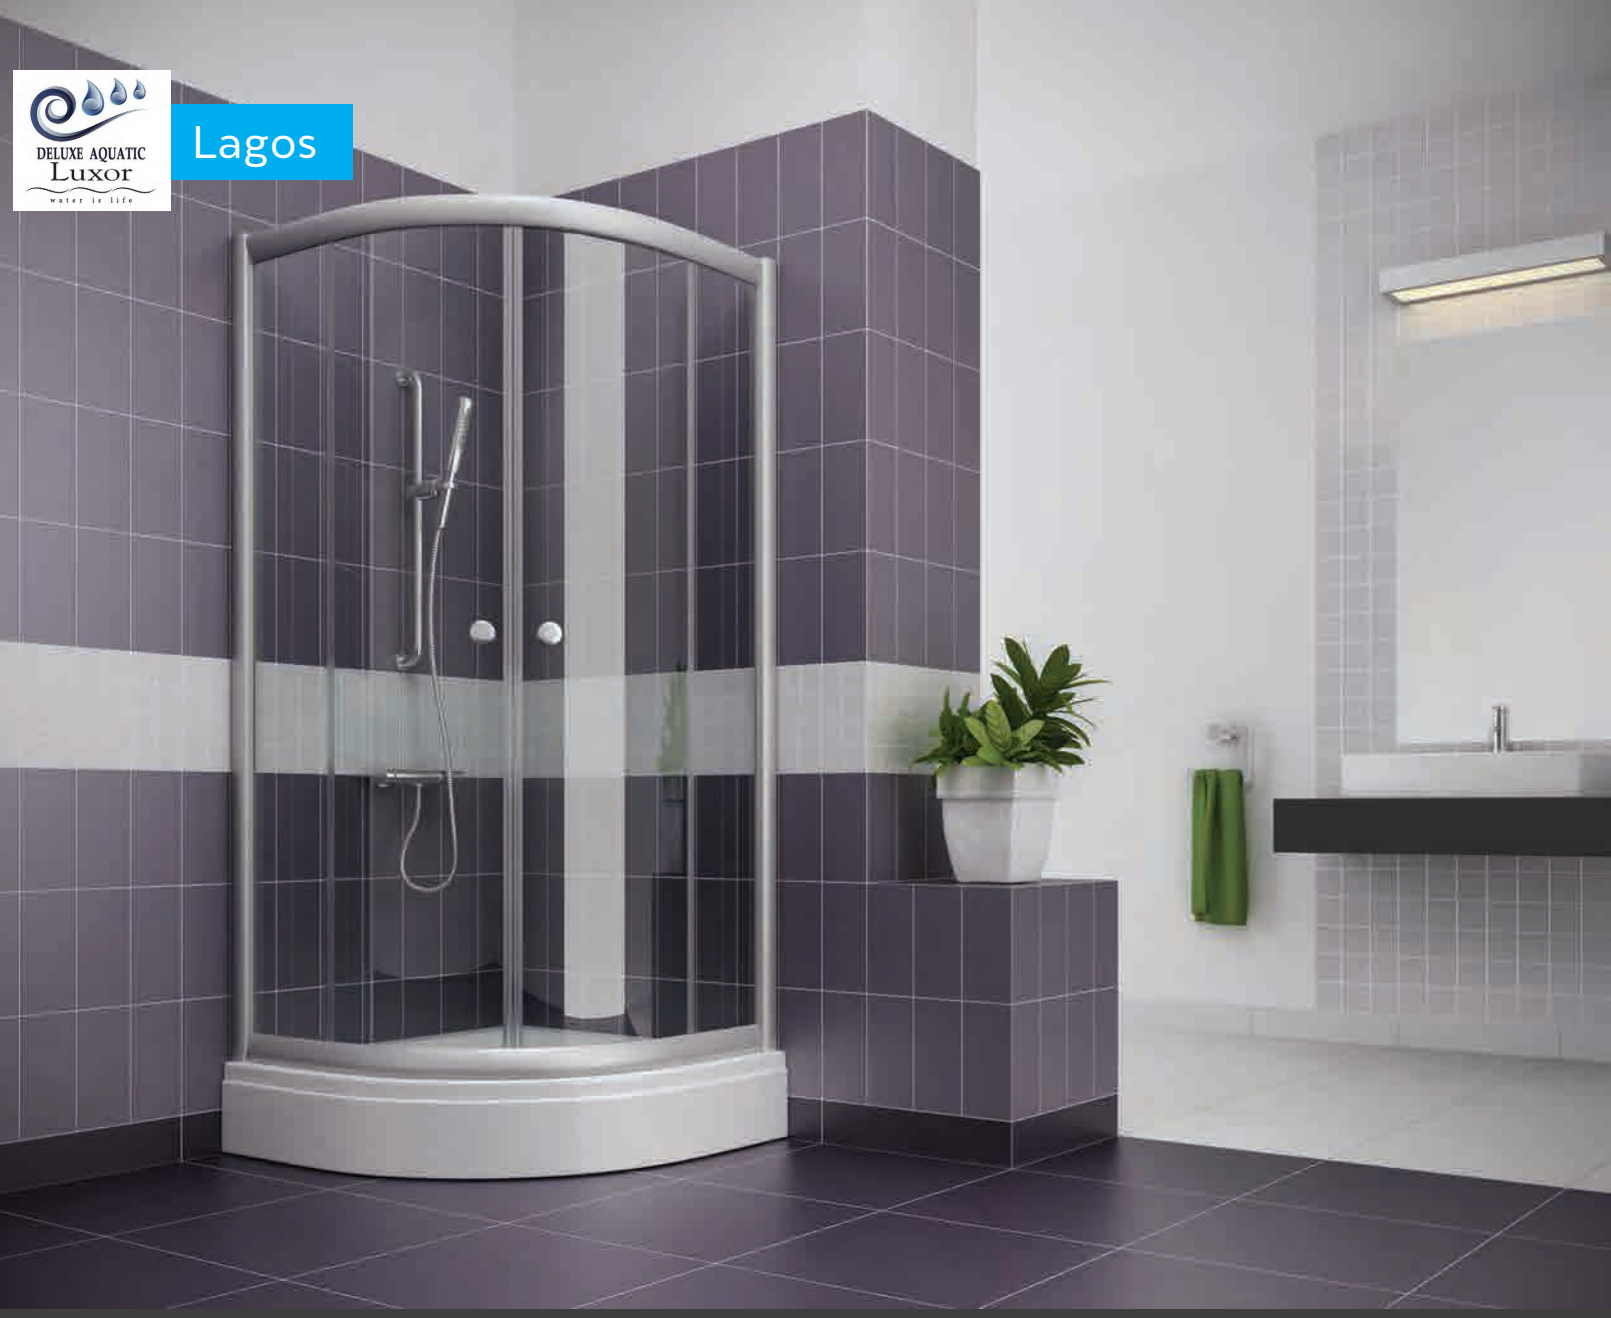

## Kiara

shower tray | shower tray with panel

Dimensions: 120x80 cm  
Compatible with: Kato

# Cabins

---

A tempered glass/aluminum frame enclosure is recommended for a shower tray.

They are available in several types and are compatible with Deluxe Aquatic shower trays.

# Lagos

Dimensions: 80x80 • 90x90 • 100x100 cm  
Compatible with: Lea

frame: aluminum • glass: 5mm tempered

Lagos is a classic quarter-circle model available in 3 frame colors and 2 glass options. It is compatible with Lea shower tray.