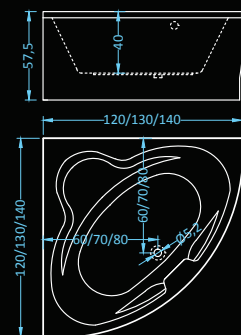

The curvy design of the Luna makes it ideal choice for a corner space. Enjoy the experience of a massage bathtub in one of the three dimensions offered.