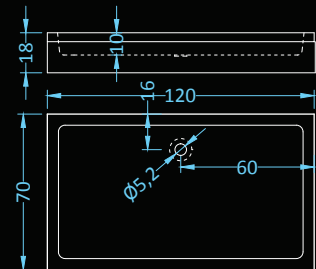

Dimensions: 120x70 cm