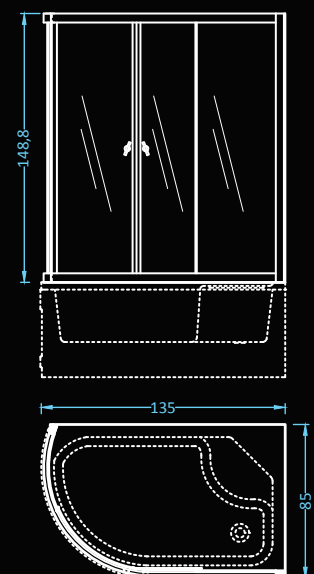

Frame

Glass