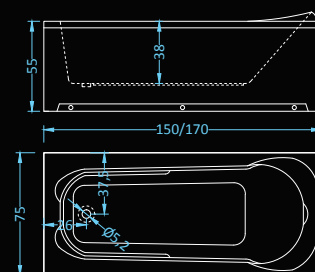

Dimensions: 150|170 x75 cm
Water capacity: 140|165 l