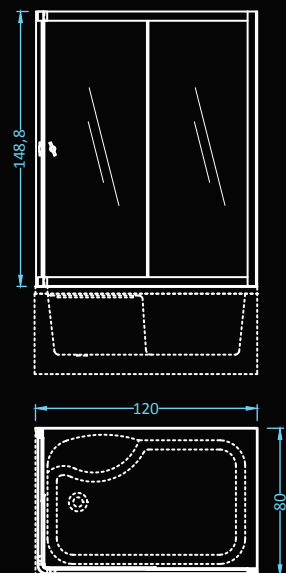

Frame

Glass