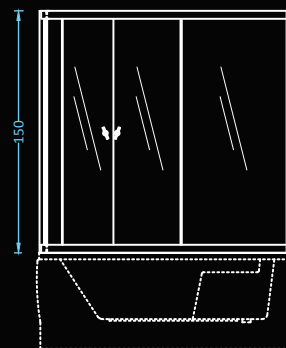

Frame

Glass