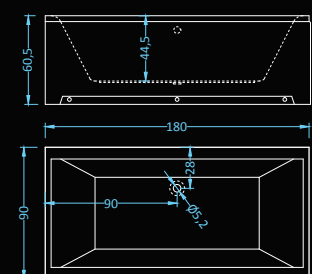

Dimensions: 180x90 cm
Water capacity: 284 l