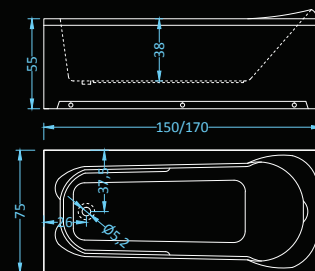

## Roma Standard Plus

massage: water • control: pneumatic

Dimensions: 150|170 x75 cm  
Water capacity: 140|165 l