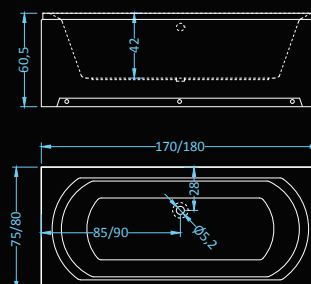

Dimensions: 170x75 • 180x80 cm
Water capacity: 197 • 215 l