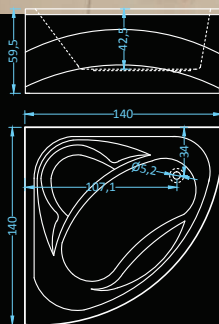

Aurora 140/150 Deluxe

Dimensions: 140x140 • 150x150 cm
Water capacity: 267 • 243 l

massage: water, back, air • control: electronic
additional: light, heater, faucet, radio, ozonator

Aurora 140

Same name, but slightly different bathtub. Enjoy the standard corner Aurora 140, or experience the specially widened model for extra comfort - Aurora 150.