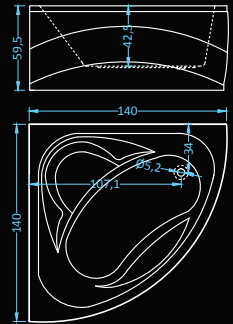

Dimensions: 120x120 • 130x130 • 140x140 cm  
Water capacity: 168 • 180 • 228 l

bathtub | bathtub with panel

The curved lines of Luna suit any need for corner bathtub. It is available in 3 dimensions. It is possible to install a massage system and to add a compatible shower screen.

## Aurora 140

bathtub | bathtub with panel

Dimensions: 140x140 cm  
Water capacity: 267 l

## Vitro

bathtub with panel

Dimensions: 145x145 cm  
Water capacity: 250 l

Dimensions: 140x140 cm  
Water capacity: 384 l

Dimensions: 150x150 cm  
Water capacity: 384 l