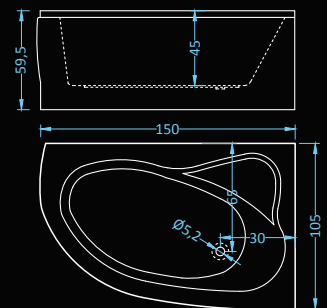

## Vitro

bathtub with panel

Dimensions: 145x145 cm  
Water capacity: 250 l

Dimensions: 140x140 cm  
Water capacity: 384 l

Dimensions: 150x150 cm  
Water capacity: 384 l

# Serena

bathtub | bathtub with panel left right

Dimensions: 160x90 cm  
Water capacity: 204 l

# Adria

bathtub | bathtub with panel left right

Dimensions: 150x105 cm  
Water capacity: 200 l