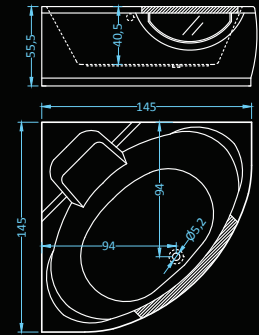

## Vitro Deluxe

Dimensions: 145x145 cm  
Water capacity: 250 l

massage: water, back, air • control: electronic  
additional: light, heater, faucet, radio, ozonator

The glass window gives the Vitro its special look. This unusual yet comfortable model comes with all the options needed for a perfect massage bath.

## Vitro Standard Plus

massage: water • control: pneumatic

Dimensions: 145x145 cm  
Water capacity: 250 l

## Vitro Exclusive Plus

massage: water, air • control: electronic • additional: light

Dimensions: 145x145 cm  
Water capacity: 250 l