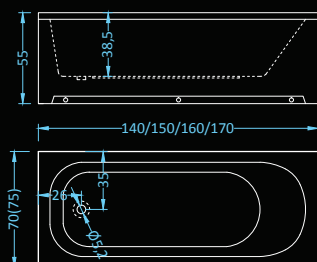

Astra/Verona Premium Plus

massage: water, air • control: electronic • additional: light, radio, ozonator

Dimensions: 140|150|160|170 x70 • 160|170 x75 cm
Water capacity: 145|165|190|205 • 190|248 l