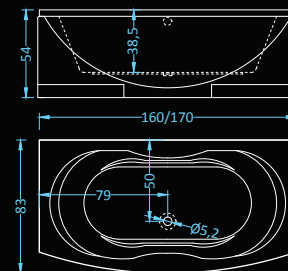

## Miami Standard Plus

massage: water • control: pneumatic

Dimensions: 160|170 x83 cm  
Water capacity: 185|200 l