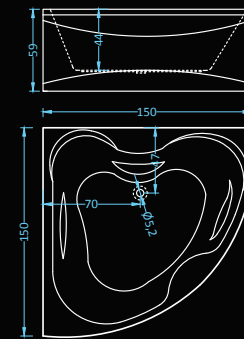

## Vitro

bathtub with panel

Dimensions: 145x145 cm  
Water capacity: 250 l

Dimensions: 140x140 cm  
Water capacity: 384 l

Dimensions: 150x150 cm  
Water capacity: 384 l