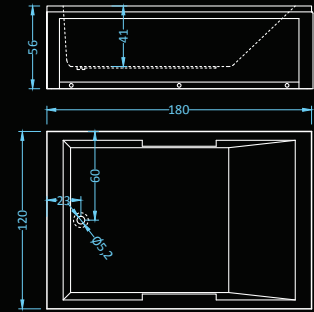

Dimensions: 180x120 cm
Water capacity: 427 l