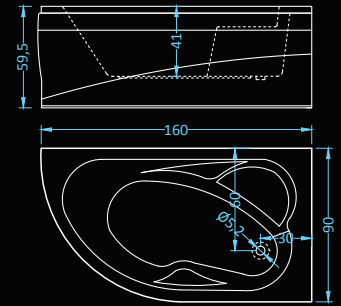

## Vitro

bathtub with panel

Dimensions: 145x145 cm  
Water capacity: 250 l

Dimensions: 140x140 cm  
Water capacity: 384 l

Dimensions: 150x150 cm  
Water capacity: 384 l

# Serena

bathtub | bathtub with panel left right

Dimensions: 160x90 cm  
Water capacity: 204 l