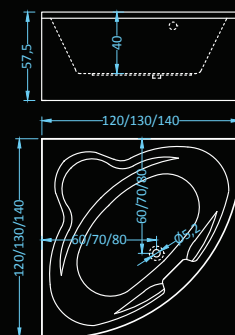

## Vitro Premium Plus

massage: water, air • control: electronic • additional: light, radio, ozonator

Dimensions: 145x145 cm  
Water capacity: 250 l

Dimensions: 120x120 • 130x130 • 140x140 cm  
 Water capacity: 168 • 180 • 228 l

## Luna Standard Plus

massage: water • control: pneumatic

Dimensions: 120x120 • 130x130 • 140x140 cm  
Water capacity: 168 • 180 • 228 l