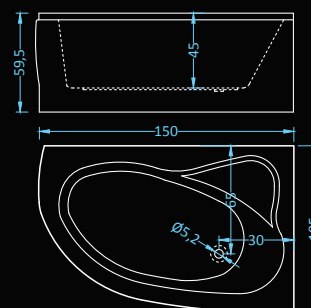

The bigger sister of Serena comes in a similar shape but with an added elegance. The larger dimensions offer excellent space for water massage.