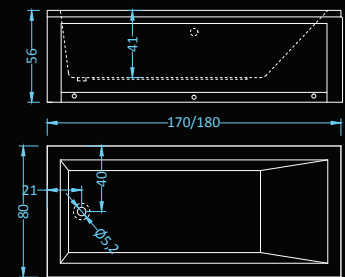

Dimensions: 170|180 x80 cm
Water capacity: 218|236 l